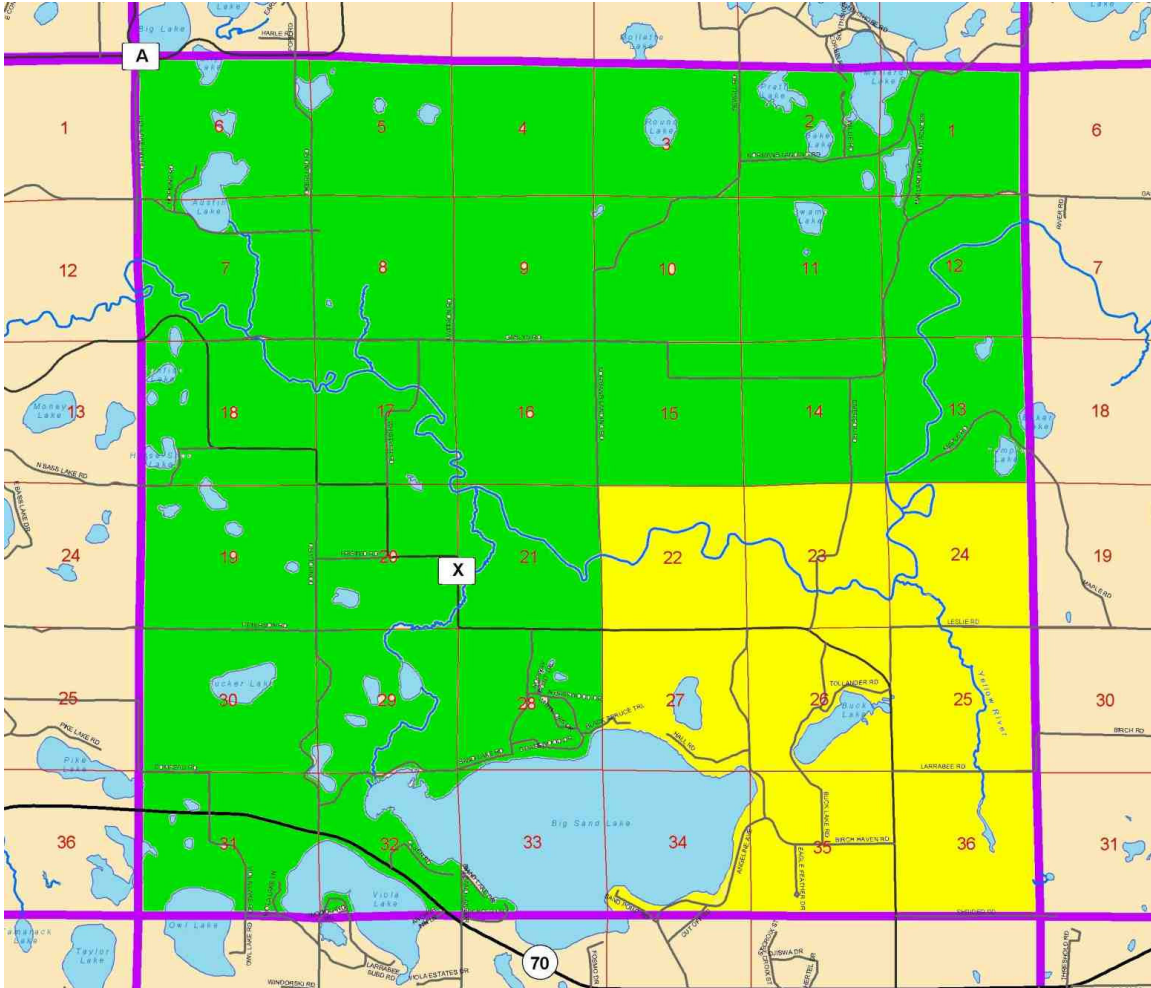

Town of Sand Lake, Burnett County, Wisconsin, USA

School District Map

Questions or comments: <mailto:sandlaketownboard@yahoo.com>